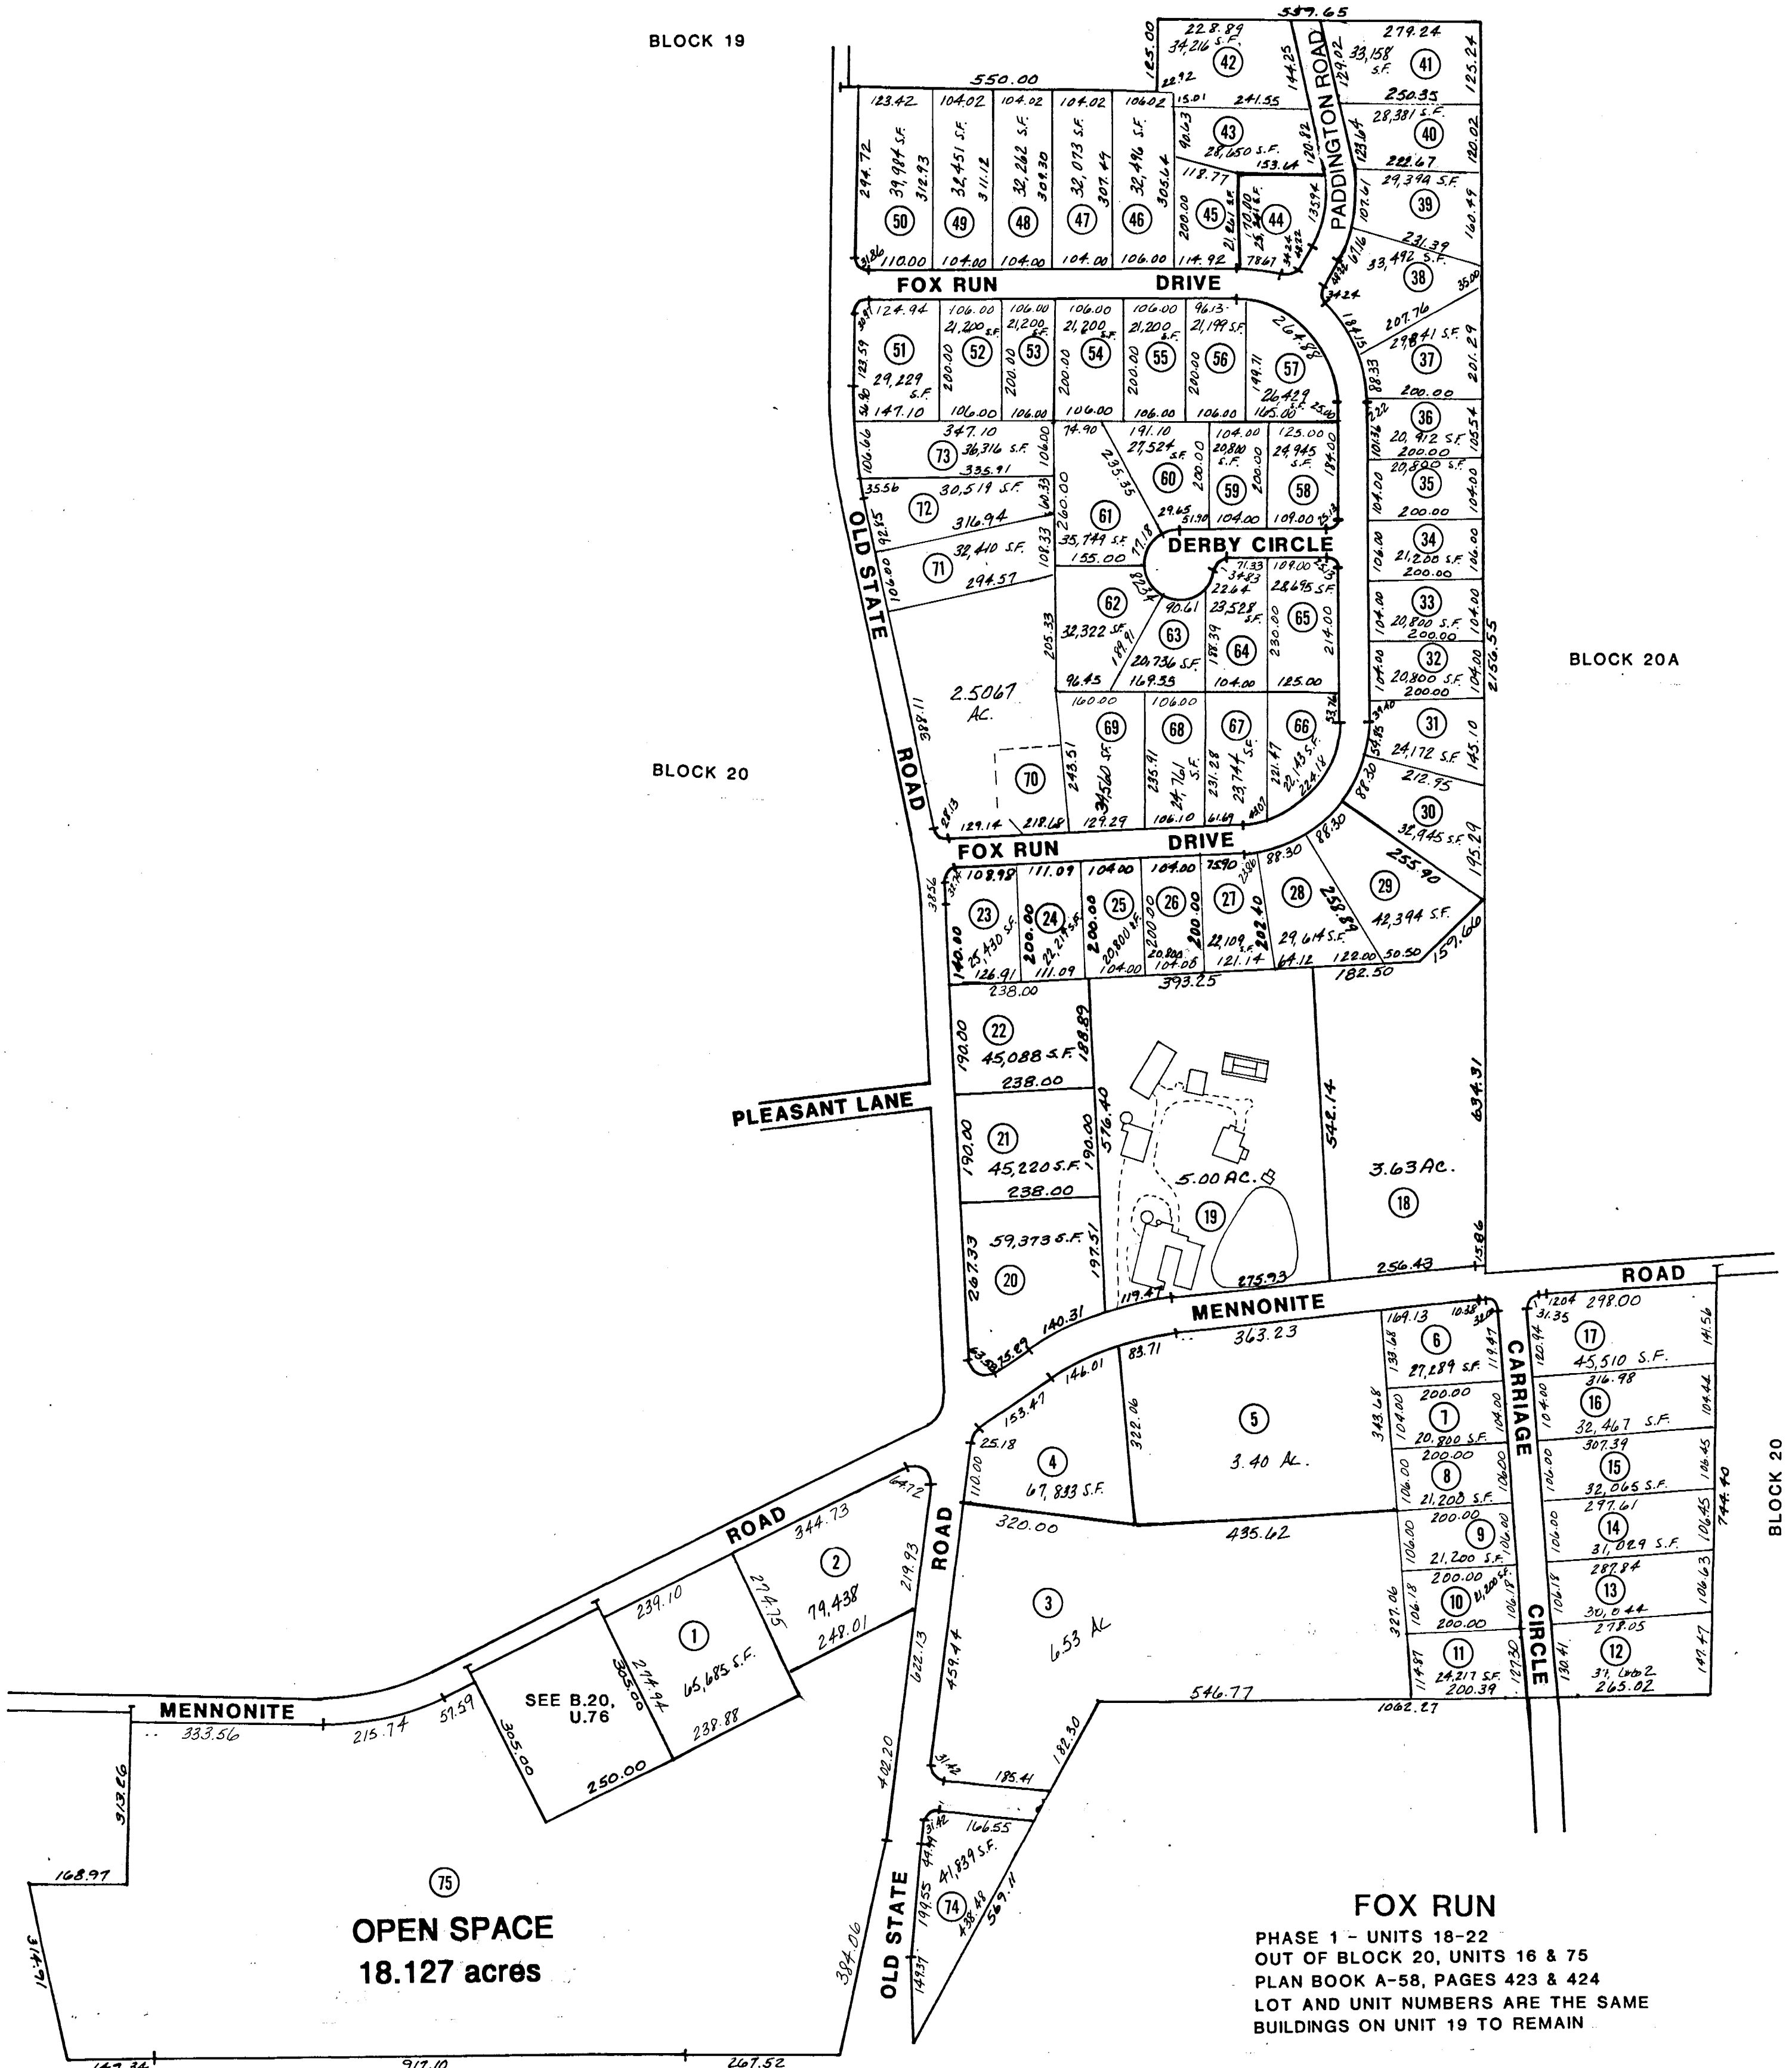

BLOCK 19

BLOCK 20A

BLOCK 20

BLOCK 20

BLOCK 20

UPPER PROVIDENCE TOWNSHIP
BLOCK 20B
 SCALE: 1in. = 200ft.