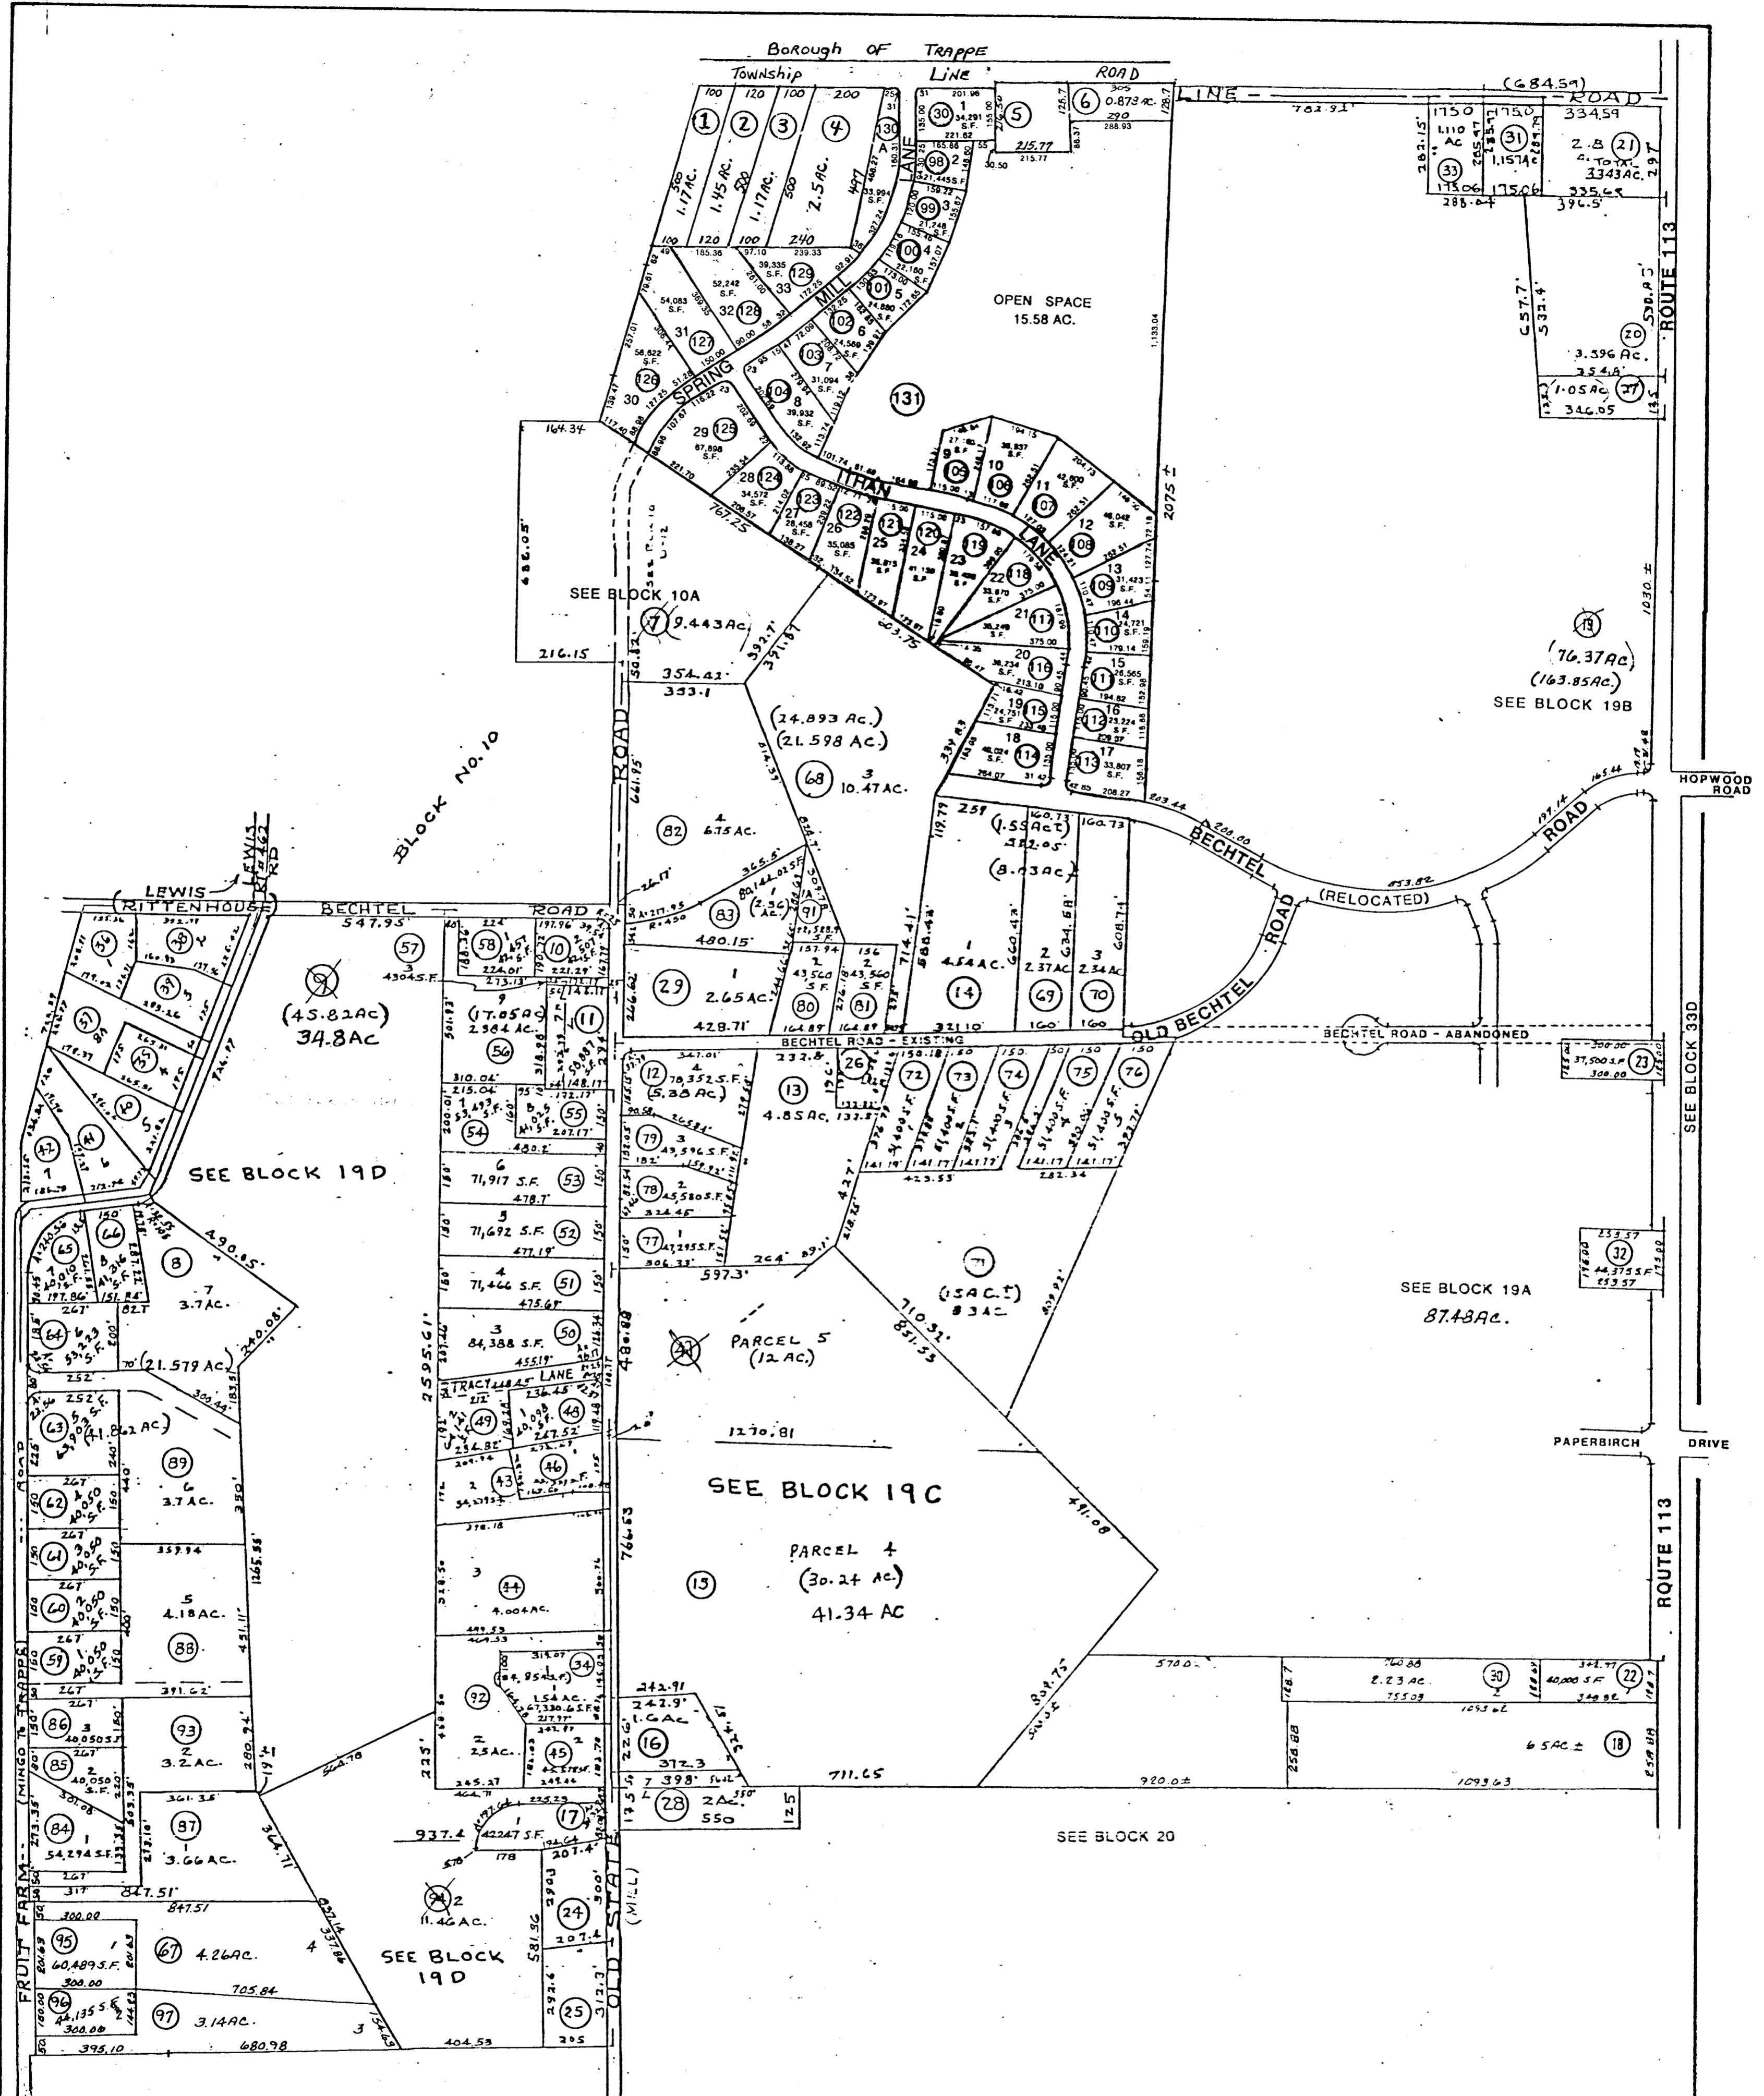

Borough of Trappe

Township Line ROAD

LINE - ROAD (684.54)

UPPER PROVIDENCE TOWNSHIP  
 BLOCK 19 12/20/02  
 SCALE: 1in. = 300ft.